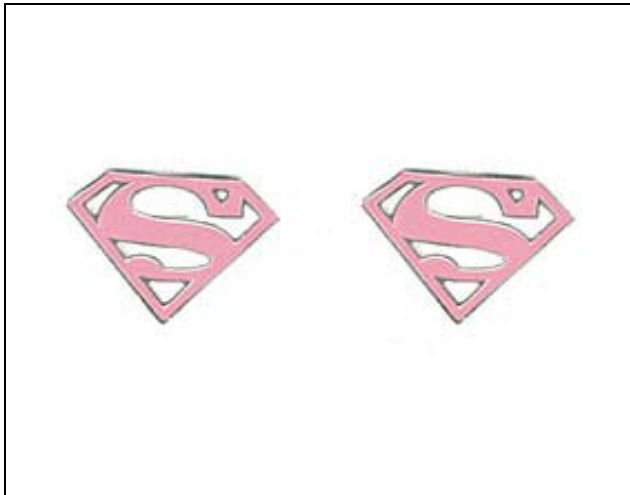

Style No.	SCE0001
Description:	10mm Superman logo silver plated stud earrings with pink enamel.