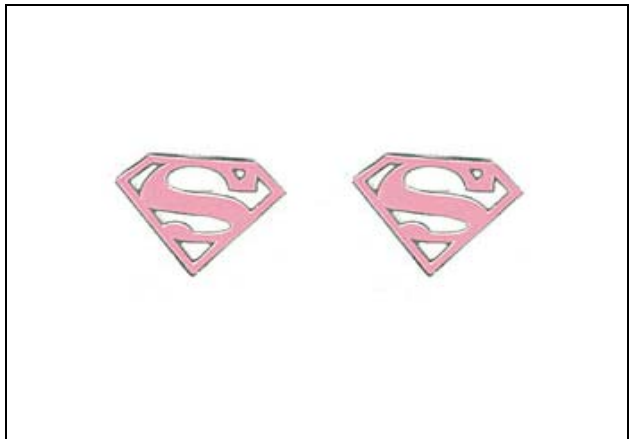

2520 W. 6th Street, Los Angeles, CA 90057 • Toll Free 866.475.2926 • Fax 213.387.4477 • www.Lucas-design.com

SUPERMAN STERLING SILVER COLLECTION

Style No.	SSMN0002
Description:	15mm Superman logo pendant with red enamel on a 16" sterling silver chain.

Style No.	SSME0002
Description:	10mm Superman logo sterling silver stud earrings with red enamel.

Style No.	SSMN0004
Description:	15mm Superman logo pendant with soft pink enamel on a 16" sterling silver chain.

Style No.	SSME0001
Description:	10mm Superman logo sterling silver stud earrings with soft pink enamel.

Style No.	SSMN0005
Description:	15mm Superman logo pendant with purple enamel on a sterling 16" silver chain.

Style No.	SSME0004
Description:	10mm Superman logo sterling silver stud earrings with purple enamel.

Style No.	SSMN0003
Description:	15mm Superman logo pendant with black enamel on a 16" sterling silver chain.