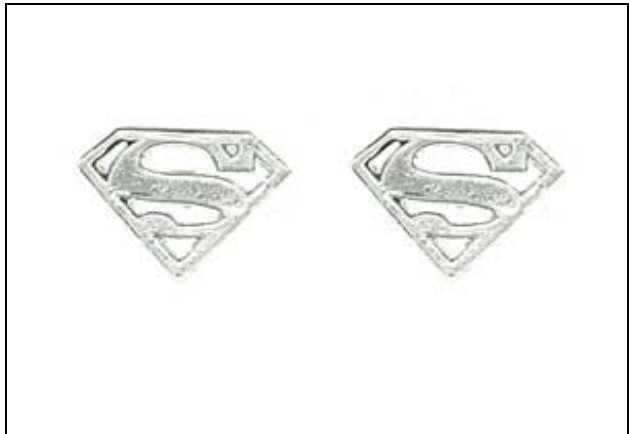

Style No.	SSME0002
Description:	10mm Superman logo sterling silver stud earrings with red enamel.

Style No.	SSMN0004
Description:	15mm Superman logo pendant with soft pink enamel on a 16" sterling silver chain.

Style No.	SSME0001
Description:	10mm Superman logo sterling silver stud earrings with soft pink enamel.

Style No.	SSMN0005
Description:	15mm Superman logo pendant with purple enamel on a sterling 16" silver chain.

Style No.	SSME0004
Description:	10mm Superman logo sterling silver stud earrings with purple enamel.

Style No.	SSMN0003
Description:	15mm Superman logo pendant with black enamel on a 16" sterling silver chain.

Style No.	SSME0005
Description:	10mm Superman logo sterling silver stud earrings with black enamel.

Style No.	SSMN0001
Description:	15mm Superman logo pendant on a 16" sterling silver chain.

Style No.	SSME0003
Description:	10mm Superman logo sterling silver stud earrings.